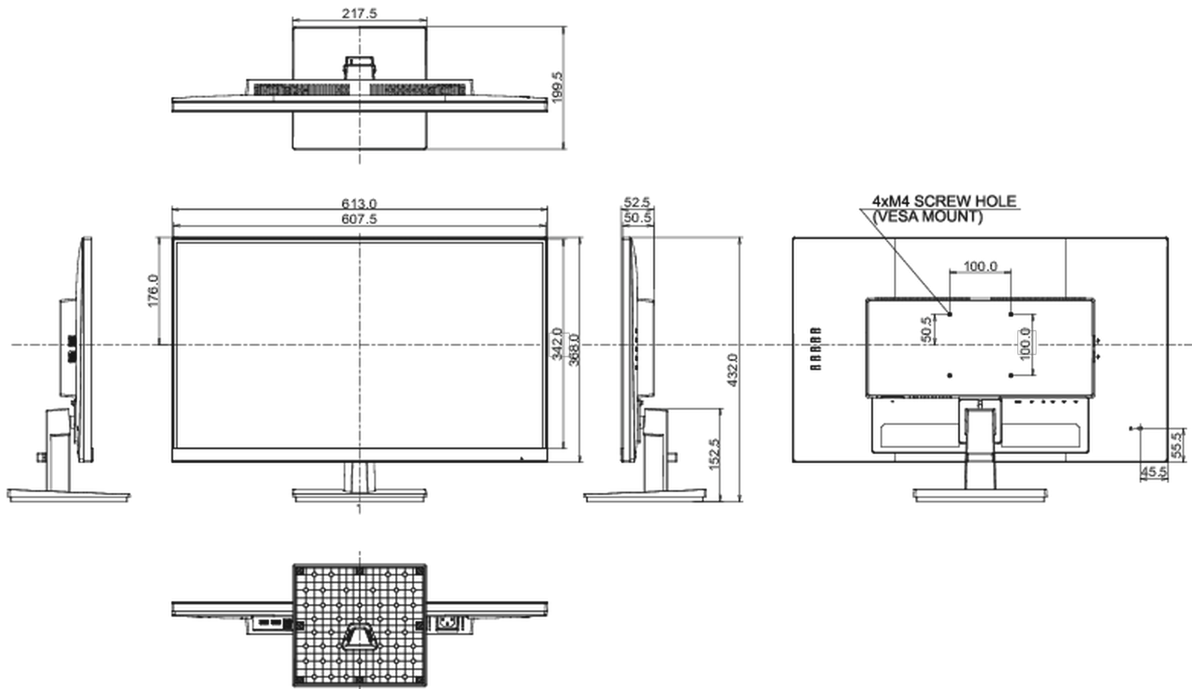

04 MECHANICAL

Display position adjustments	tilt
Tilt angle	21.5° up; 3.5° down
VESA mounting	100 x 100mm
Cable management system	yes

05 ACCESSORIES INCLUDED

Cables	power, USB, HDMI
Other	quick start guide, safety guide

08 DIMENSIONS / WEIGHT

Product dimensions W x H x D	613.5 x 432 x 199.5mm
Box dimensions W x H x D	690 x 455 x 140mm
Weight (without box)	4.6kg
Weight (with box)	6.2kg
EAN code	4948570122622

All trademarks and registered trademarks acknowledged. E & O E. Specification subject to change without notice. All LCD's comply with ISO-9241-307:2008 in connection with pixel defects.