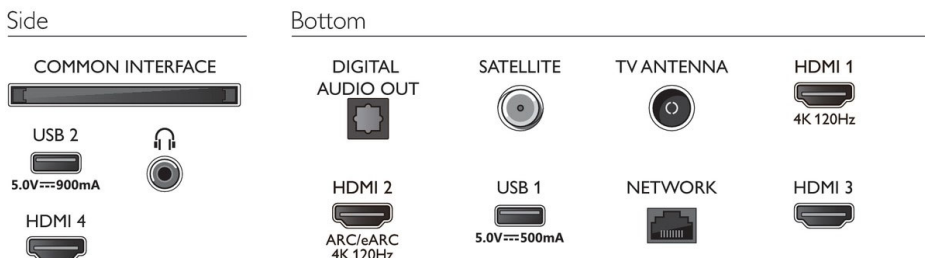

Supported HDMI video features

- Gaming: ALLM, HDMI VRR, Dolby Vision Game, AMD FreeSync Premium
- HDMI 1/2: HDMI 2.1 full bandwidth 48Gbps, upto 4K 120Hz
- HDMI 3/4: HDMI 2.0
- HDR: Dolby Vision, HDR10, HDR10+, HLG

Multimedia Applications

- Video Playback Formats: Containers: AVI, MKV, H264/MPEG-4 AVC, MPEG-1, MPEG-2, MPEG-4, VP9, HEVC (H.265), AV1

- Subtitles Formats Support: .SMI, .SRT, .SSA, .SUB, .TXT, .ASS
- Music Playback Formats: AAC, MP3, WAV, WMA (v2 up to v9.2), WMA-PRO (v9 and v10), FLAC
- Picture Playback Formats: JPEG, BMP, GIF, PNG, 360 photo, HEIF

Design

- Colors of TV: Anthracite grey bezel
- Stand design: Anthracite grey central stand

Dimensions

- Box dimensions (W x H x D): 1240.0 x 800.0 x 180.0 mm
- Set dimensions (W x H x D): 1116.0 x 655.0 x 81.0 mm
- Set dimensions with stand (W x H x D): 1116.0 x 715.0 x 259.0 mm
- Stand dimensions (W x H x D): 500.0 x 70.0 x 259.0 mm
- Stand height to TV bottom edge: 70.0 mm
- Wall mount compatible: 200 x 300 mm
- Product weight: 13.1 kg
- Product weight (+stand): 15.8 kg
- Weight incl. Packaging: 19.8 kg

Connections

Issue date 2023-04-19

Version: 3.1.2

12 NC: 8670 001 88192
EAN: 87 18863 03703 4

© 2023 Koninklijke Philips N.V.
All Rights reserved.

Specifications are subject to change without notice.
Trademarks are the property of Koninklijke Philips N.V. or their respective owners.

www.philips.com

* EPG and actual visibility (up to 8 days) is country and operator dependent.
* Android App offerings vary per country. For more details please visit your local Google Play Store.
* The TV supports DVB reception for 'Free to air' broadcast. Specific DVB operators may not be supported. An up to date list can be found in the FAQ section of the Philips support website. For some operators Conditional Access and subscription are required. Contact your operator for more information.
* Philips TV Remote app and related functionalities vary per TV model, operator, and country, as well as smart device model and OS. For more details please visit: www.philips.com/TVRemoteapp.
* USB recording for digital channels only, recordings may be limited by broadcast copy protection (CI+). Country and channel restrictions may apply.
* This television contains lead only in certain parts or components where no technology alternatives exist in accordance with existing exemption clauses under the RoHS Directive.
* Memory size (Flash) : 16G, the actual available disc space may differ (dependant on e.g. (pre-)installed apps, installed operating system, etc.)
* Amazon, Alexa and all related logos are trademarks of Amazon.com, Inc. or its affiliates. Amazon Alexa is available in selected languages and countries.
* Amazon Prime is available in selected languages and countries.
* Disney+ subscription required. Subject to terms at <https://www.disneyplus.com> (c) 2020 Disney and its related entities. Disney+ is available in selected languages and countries.
* Google Assistant is available on Philips Android TVs running on Android O (8) or higher OS version. Google Assistant is available in selected languages and countries.
* Netflix subscription required. Subject to terms at <https://www.netflix.com>
* Rakuten TV is available in selected languages and countries.
* Google TV is the name of this device's software experience and a trademark of Google LLC.
* Google TV is the name of this device's software experience and a trademark of Google LLC. YouTube, Ok Google and other marks are trademarks of Google LLC.