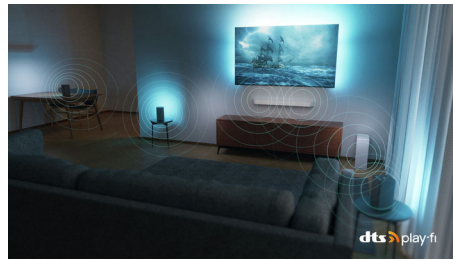

Ultra-sharp picture

Ultra-sharp picture. Vibrant viewing.

Dolby Vision and Dolby Atmos

With Dolby Vision and Dolby Atmos on board, your films, shows, and games look and sound

incredible. See the picture the director wanted you to see-no more disappointing scenes that are too dark to make out! Hear every word clearly. Experience sound effects like they're really happening around you.

Responsible packaging

Slim TV. Packed for the future.

DTS Play-Fi

You get great, clear TV sound right out of the box. If you want more, Philips Wireless Home System with DTS Play-Fi lets you connect to compatible soundbars and wireless speakers around your home in seconds. You can even create a home theatre surround-sound system using your TV as a central speaker.