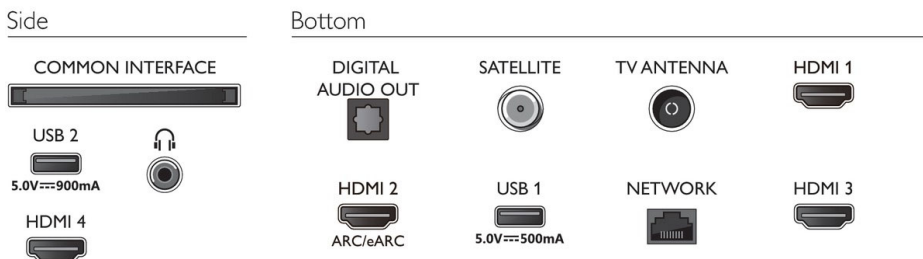

Supported HDMI video features

- Gaming: ALLM, HDMI VRR, Dolby Vision Game, AMD FreeSync Premium
- HDMI 1/2: HDMI 2.0
- HDMI 3/4: HDMI 2.0
- HDR: Dolby Vision, HDR10, HLG, HDR10+

Multimedia Applications

- Video Playback Formats: Containers: AVI, MKV, H264/MPEG-4 AVC, MPEG-1, MPEG-2, MPEG-4, VP9, HEVC (H.265), AV1
- Subtitles Formats Support: .SMI, .SRT, .SSA, .SUB, .TXT, .ASS
- Music Playback Formats: AAC, MP3, WAV, WMA (v2 up to v9.2), WMA-PRO (v9 and v10), FLAC
- Picture Playback Formats: JPEG, BMP, GIF, PNG,

360 photo, HEIF

Design

- Colors of TV: Anthracite grey bezel
- Stand design: Anthracite grey offset sticks

Dimensions

- Box dimensions (W x H x D): 1360.0 x 840.0 x 160.0 mm
- Set dimensions (W x H x D): 1231.0 x 720.0 x 81.0 mm
- Set dimensions with stand (W x H x D): 1231.0 x 740.0/778.0 x 256.0 mm
- Stand dimensions (W x H x D): 737.0/1014.0 x 29.5/68.0 x 256.0 mm
- Wall mount compatible: 200 x 300 mm
- Distance between 2 stands: 737.0/1014.0 mm
- Stand height to TV bottom edge: 29.5/68.0 mm
- Product weight: 15.2 kg
- Product weight (+stand): 16.0 kg
- Weight incl. Packaging: 19.5 kg

Connections

Issue date 2023-04-19

Version: 3.3.2

12 NC: 8670 001 88187
EAN: 87 18863 03700 3

© 2023 Koninklijke Philips N.V.
All Rights reserved.

Specifications are subject to change without notice.
Trademarks are the property of Koninklijke Philips N.V.
or their respective owners.

www.philips.com

- EPG and actual visibility (up to 8 days) is country and operator dependent.
- Android App offerings vary per country. For more details please visit your local Google Play Store.
- The TV supports DVB reception for 'Free to air' broadcast. Specific DVB operators may not be supported. An up to date list can be found in the FAQ section of the Philips support website. For some operators Conditional Access and subscription are required. Contact your operator for more information.
- Philips TV Remote app and related functionalities vary per TV model, operator, and country, as well as smart device model and OS. For more details please visit: www.philips.com/TVRemoteapp.
- USB recording for digital channels only, recordings may be limited by broadcast copy protection (CI+). Country and channel restrictions may apply.
- This television contains lead only in certain parts or components where no technology alternatives exist in accordance with existing exemption clauses under the RoHS Directive.
- Memory size (Flash) : 16G, the actual available disc space may differ (dependant on e.g. (pre-)installed apps, installed operating system, etc.)
- Amazon, Alexa and all related logos are trademarks of Amazon.com, Inc. or its affiliates. Amazon Alexa is available in selected languages and countries.
- Amazon Prime is available in selected languages and countries.
- Disney+ subscription required. Subject to terms at <https://www.disneyplus.com> (c) 2020 Disney and its related entities. Disney+ is available in selected languages and countries.
- Google Assistant is available on Philips Android TVs running on Android O (8) or higher OS version. Google Assistant is available in selected languages and countries.
- Netflix subscription required. Subject to terms at <https://www.netflix.com>
- Rakuten TV is available in selected languages and countries.
- Google TV is the name of this device's software experience and a trademark of Google LLC.
- Google TV is the name of this device's software experience and a trademark of Google LLC. YouTube, Ok Google and other marks are trademarks of Google LLC.