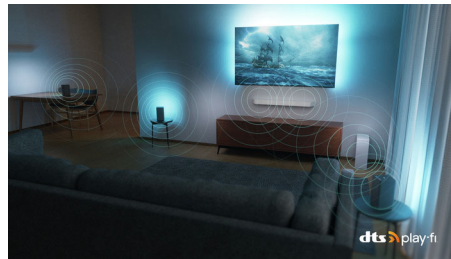

Ultra-sharp picture

Ultra-sharp picture. Vibrant viewing.

Dolby Vision and Dolby Atmos

With Dolby Vision and Dolby Atmos on board, your films, shows, and games look and sound

incredible. See the picture the director wanted you to see-no more disappointing scenes that are too dark to make out! Hear every word clearly. Experience sound effects like they're really happening around you.

Responsible packaging

Slim TV. Packed for the future.

DTS Play-Fi

You get great, clear TV sound right out of the box. If you want more, Philips Wireless Home System with DTS Play-Fi lets you connect to compatible soundbars and wireless speakers around your home in seconds. You can even create a home theatre surround-sound system using your TV as a central speaker.