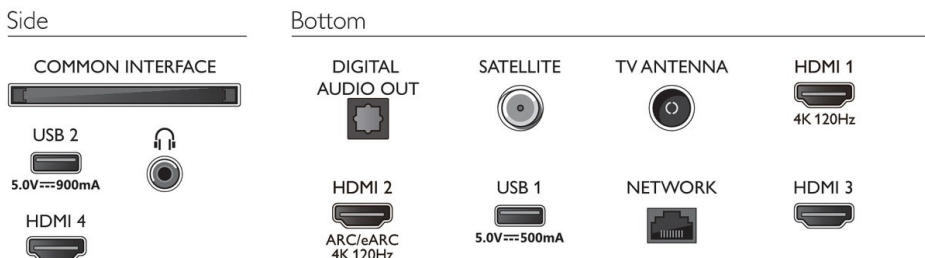

Supported HDMI video features

- Gaming: ALLM, HDMI VRR, Dolby Vision Game, AMD FreeSync Premium
- HDMI 1/2: HDMI 2.1 full bandwidth 48Gbps, upto 4K 120Hz
- HDMI 3/4: HDMI 2.0
- HDR: Dolby Vision, HDR10, HDR10+, HLG

Multimedia Applications

- Video Playback Formats: Containers: AVI, MKV, H264/MPEG-4 AVC, MPEG-1, MPEG-2, MPEG-4, VP9, HEVC (H.265), AV1

- Subtitles Formats Support: .SMI, .SRT, .SSA, .SUB, .TXT, .ASS
- Music Playback Formats: AAC, MP3, WAV, WMA (v2 up to v9.2), WMA-PRO (v9 and v10), FLAC
- Picture Playback Formats: JPEG, BMP, GIF, PNG, 360 photo, HEIF

Design

- Colors of TV: Anthracite grey bezel
- Stand design: Anthracite grey central stand

Dimensions

- Box dimensions (W x H x D): 1400.0 x 890.0 x 160.0 mm
- Set dimensions (W x H x D): 1231.0 x 720.0 x 81.0 mm
- Set dimensions with stand (W x H x D): 1231.0 x 783.0 x 259.0 mm
- Stand dimensions (W x H x D): 500.0 x 73.0 x 259.0 mm
- Stand height to TV bottom edge: 73.0 mm
- Wall mount compatible: 200 x 300 mm
- Product weight: 15.5 kg
- Product weight (+stand): 18.2 kg
- Weight incl. Packaging: 22.3 kg

Connections

Issue date 2023-04-19

Version: 3.1.2

12 NC: 8670 001 88193
EAN: 87 18863 03704 1

© 2023 Koninklijke Philips N.V.
All Rights reserved.

Specifications are subject to change without notice.
Trademarks are the property of Koninklijke Philips N.V. or their respective owners.

www.philips.com

* EPG and actual visibility (up to 8 days) is country and operator dependent.

* Android App offerings vary per country. For more details please visit your local Google Play Store.

* The TV supports DVB reception for 'Free to air' broadcast. Specific DVB operators may not be supported. An up to date list can be found in the FAQ section of the Philips support website. For some operators Conditional Access and subscription are required. Contact your operator for more information.

* Philips TV Remote app and related functionalities vary per TV model, operator, and country, as well as smart device model and OS. For more details please visit: www.philips.com/TVRemoteapp.

* USB recording for digital channels only, recordings may be limited by broadcast copy protection (CI+). Country and channel restrictions may apply.

* This television contains lead only in certain parts or components where no technology alternatives exist in accordance with existing exemption clauses under the RoHS Directive.

* Memory size (Flash) : 16G, the actual available disc space may differ (dependant on e.g. (pre-)installed apps, installed operating system, etc.)

* Amazon, Alexa and all related logos are trademarks of Amazon.com, Inc. or its affiliates. Amazon Alexa is available in selected languages and countries.

* Amazon Prime is available in selected languages and countries.

* Disney+ subscription required. Subject to terms at <https://www.disneyplus.com> (c) 2020 Disney and its related entities. Disney+ is available in selected languages and countries.

* Google Assistant is available on Philips Android TVs running on Android O (8) or higher OS version. Google Assistant is available in selected languages and countries.

* Netflix subscription required. Subject to terms at <https://www.netflix.com>

* Rakuten TV is available in selected languages and countries.

* Google TV is the name of this device's software experience and a trademark of Google LLC.

* Google TV is the name of this device's software experience and a trademark of Google LLC. YouTube, Ok Google and other marks are trademarks of Google LLC.