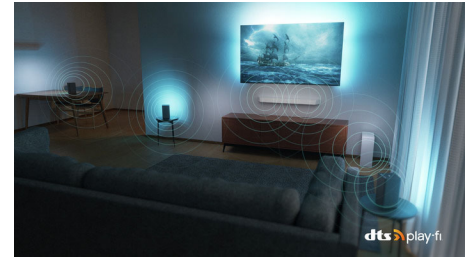

DTS Play-Fi

You get great, clear TV sound right out of the box. If you want more, Philips Wireless Home System with DTS Play-Fi lets you connect to compatible soundbars and wireless speakers around your home in seconds. You can even create a home theatre surround-sound system using your TV as a central speaker.

Epic gaming

Play without limits and immerse in OLED's incredible realism! HDMI 2.1, a blazing-fast 120Hz native refresh rate, and ultra-low input lag get the best out of next-gen gaming gear with fluid, responsive gameplay, and super-smooth natural motion. Ambilight's gaming mode brings even bigger thrills.

Google TV™

What do you want to watch? Google TV brings together movies, shows, and more, from across your apps and subscriptions—and organises them just for you. You'll get suggestions based on what you like, and you can even use the Google TV app on your phone to curate your watchlist on the go.

AI voice control

Voice control. Google Assistant. Works with Alexa.

IMAX
ENHANCED

Dolby
VISION-ATMOS