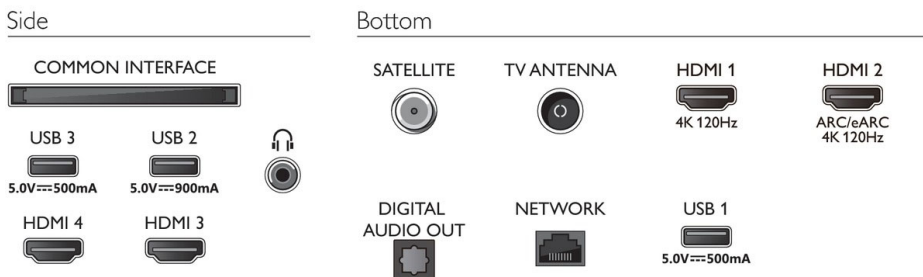

Design

- Colors of TV: Metal bezel frame
- Stand design: Satin chrome EVO stand

Dimensions

- Box dimensions (W x H x D): 1950.0 x 1170.0 x 200.0 mm
- Set dimensions (W x H x D): 1723.0 x 987.0 x 79.0 mm
- Set dimensions with stand (W x H x D): 1723.0 x 1011.0 x 310.0 mm
- Product weight: 35.8 kg
- Product weight (+stand): 36.5 kg
- Weight incl. Packaging: 46.9 kg
- Wall mount compatible: 400 x 300 mm
- Stand dimensions (W x H x D): 803.0 x 22.0 x 310.0 mm
- Distance between 2 stands: 803.0 mm
- Stand height to TV bottom edge: 22.0 mm

Accessories

- Included accessories: Remote Control, 2 x AAA Batteries, Table top stand, Power cord, Quick start guide, Legal and safety brochure

Connections

Issue date 2023-02-28

Version: 1.0.1

12 NC: 8670 001 88207
EAN: 87 18863 03715 7