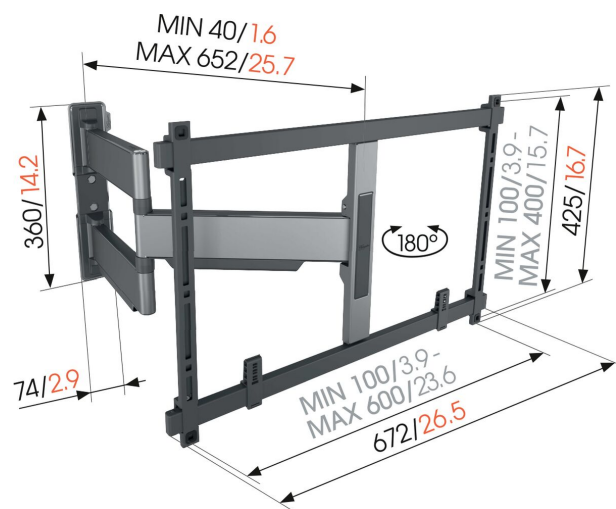

## TVM 5645 Full-Motion TV Wall Mount (black)

### Key Benefits

- Ultra slim and strong - Only 4 cm from the wall, ideal for large OLED/QLED TVs
- Smooth OneFinger™ Movement - Thanks to coated bearings and precision steel shafts
- Perfectly level installation - Free spirit level included
- 2D-Levelling: Keep your TV always level - Precise after-installation leveling (horizontally and vertically)
- Protective TV patches - Protect the rear of your TV with soft protective patches

### Full-motion, ultra-slim TV wall mount for high-end TVs from 40 to 77 inches

The ELITE Full-Motion+ TV wall mount combines minimalistic design with great performance. The wall mount is not only ultra-slim, but also ultra-strong and can be turned up to 180°. In short, the ultimate wall mount for large high-end TVs, such as OLED and QLED TVs. The TV wall mount is suitable for displays from 40 to 77 inches in size and weighing up to 45 kg. In the starting position, your TV is mounted just 4 cm from the wall. Available in the colours White and Platinum Grey.

# Specifications

Article number (SKU)	5856450
Colour	Black
EAN single box	8712285348006
Product size	L
TÜV certified	Yes
Turn	Full motion (up to 180°)
Guarantee	15 years
Min. screen size (inch)	40
Max. screen size (inch)	77
Max. weight load (kg/Lbs)	45 / 99.21
Max. bolt size	M8
Max. height of interface (mm)	425
Max. width of interface (mm)	660
Cable management	Cable fingers for cable management on the back of your TV CIS® Cable Inlay System
Certifications	TÜV
Max. distance to the wall (mm / inch)	652 / 25.67
Max. horizontal hole pattern (mm)	600
Max. vertical hole pattern (mm)	400
Min. distance to the wall (mm / inch)	40 / 1.57
Min. horizontal hole pattern (mm)	100
Min. vertical hole pattern (mm)	100
Number of pivot points	3
Spirit level included	Yes