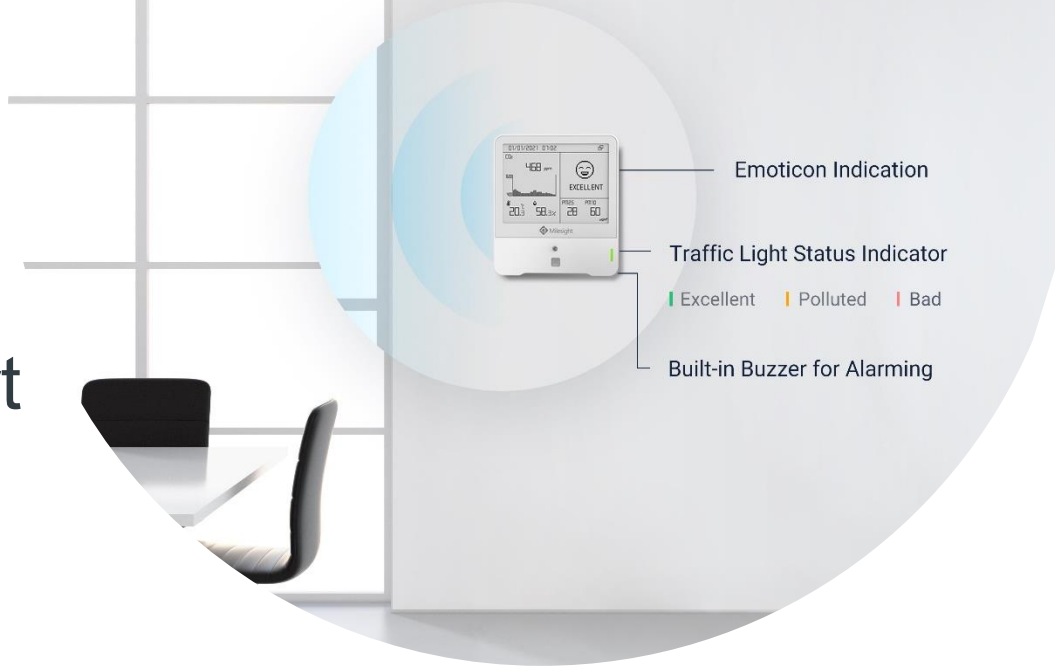

Room Comfort Sensor

The Room Comfort Sensor is a **compact indoor environmental monitoring sensor** for measurement of temperature, humidity, light, CO2 concentration, and TVOC. The data will be shown on the E-ink screen **in real-time**, which helps to measure the indoor environment and comfort for meeting rooms.

- Integrated with multiple sensors like humidity, temperature, CO2, light, etc.
- Multiple display modes and clear emoticon to easily understand the comfort levels via screen
- Equipped with traffic light indicators and buzzer to indicate device status and threshold alarms
- With the help of LoRaWAN® Gateway, room temperature, humidity, etc. detected will also be shown on the cloud-based Meeting Room Booking System and Yeostar Room Display, making it easy for office managers to monitor in real-time
- Support batteries or DC power supply
- Store more than 18, 000 records of 512 KB in total locally